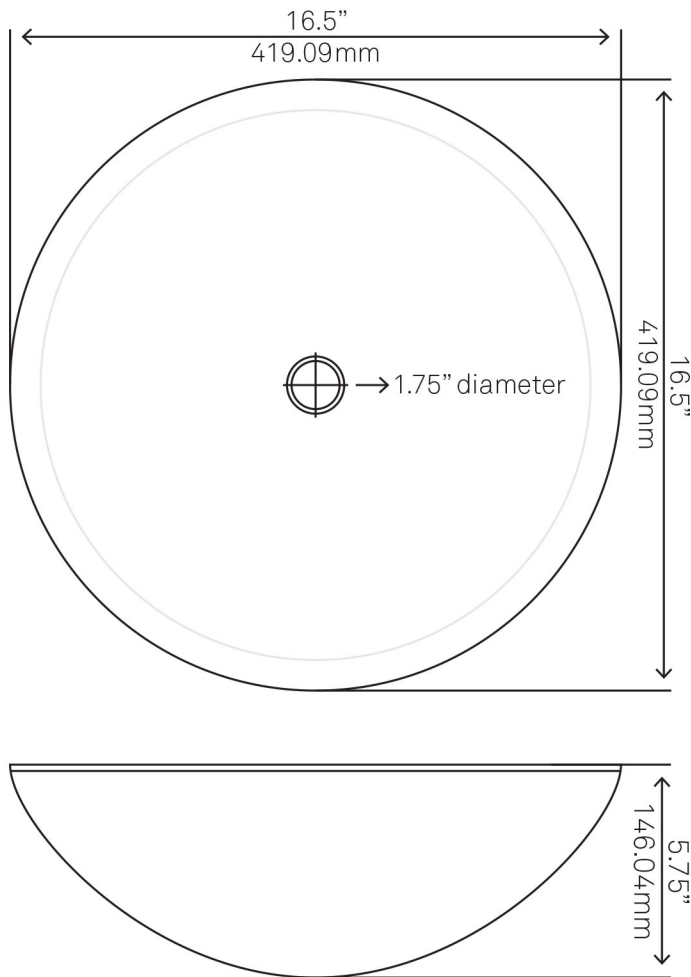

TIG-8070 FESSO Grey-Green Glass Vessel Sink

Requested By: _____

Specific Features: _____

STANDARD SPECIFICATIONS:

- Round, outer textured greyish green glass vessel sink
- Made with high tempered glass
- Scratch resistant and non-porous
- Designed for above counter installation
- Standard U.S. plumbing connections
- 1.75-inch drain opening